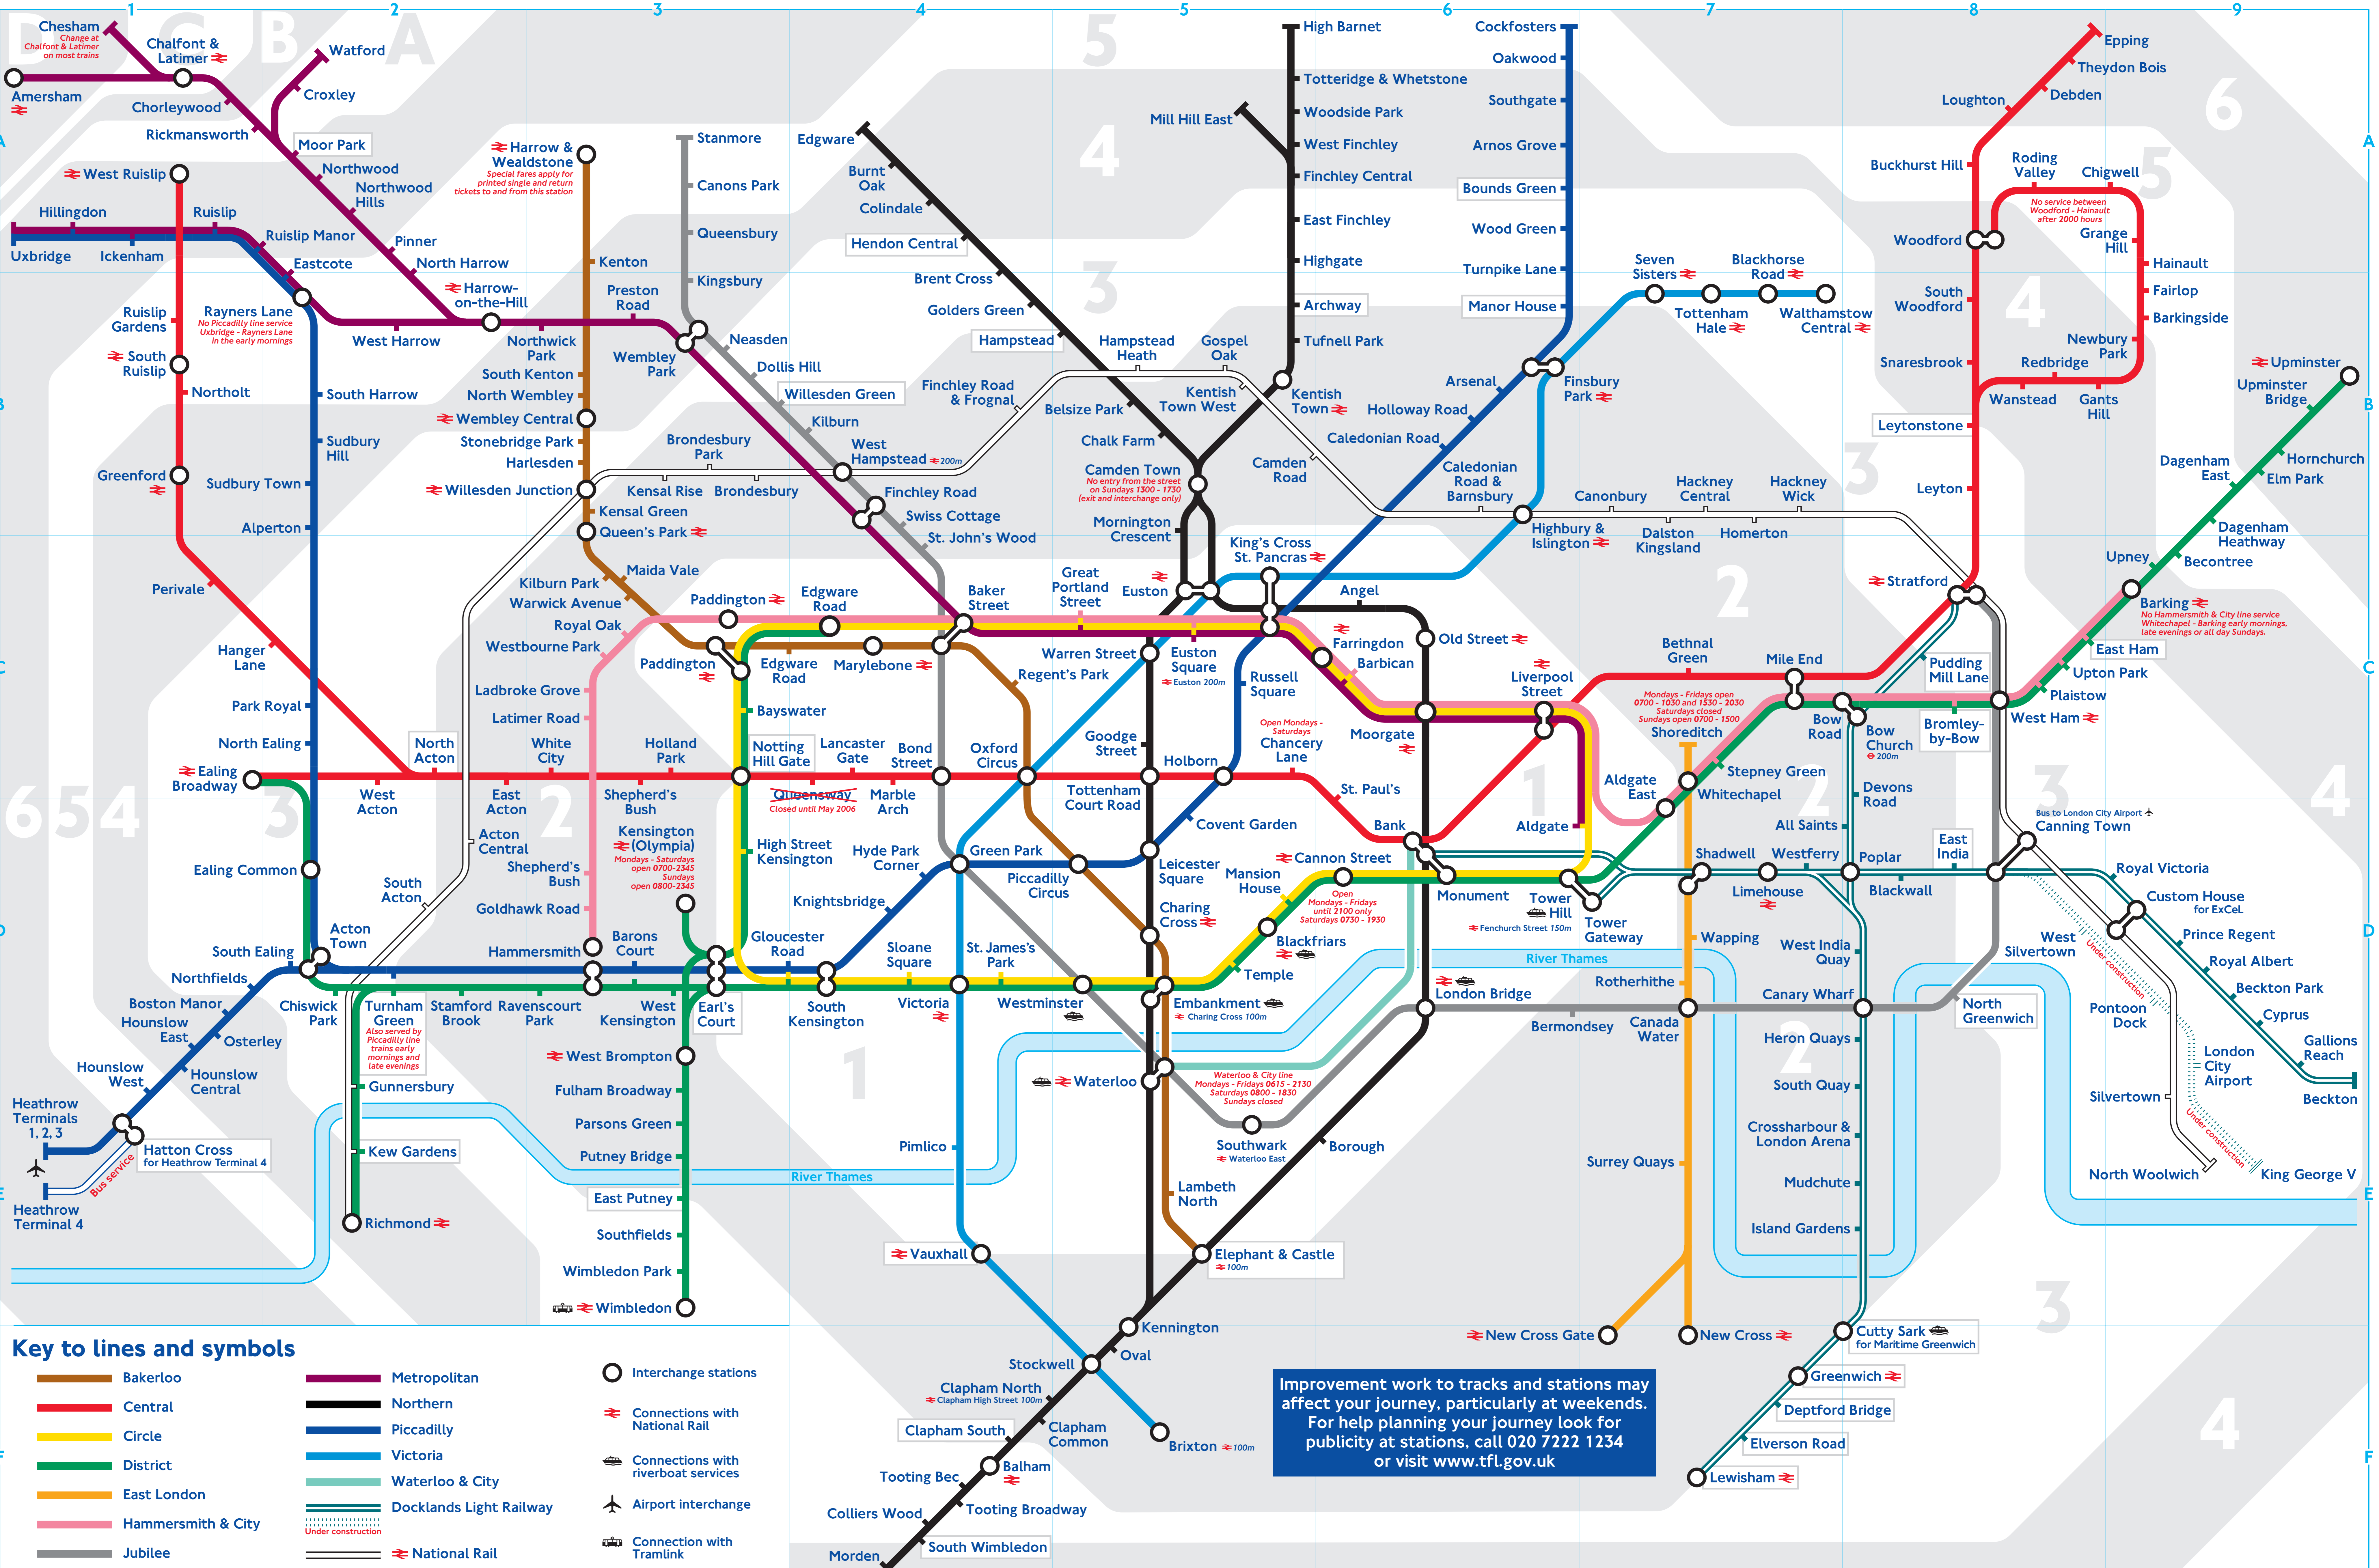

Tube map

Sponsored by

Step-free access

Stations displaying this symbol in the index have step-free access between the street and platforms. This facility is useful for passengers with luggage, shopping or buggies as well as for wheelchair users

To plan a journey in a wheelchair, see our leaflet 'Tube access guide' or call

0845 330 9880

Station facilities

The index on this map also shows

- Bicycle parking
- Car parks
- Stations with toilets on site or nearby
- Travel Information Centres

Travel information

For journey planning and travel advice call

24 hour travel information
020 7222 1234

Textphone
020 7918 3015

Website
www.tfl.gov.uk

Other Railways

For a map of all Railways in Greater London, consult the High Frequency Services Map nearby

Explanation of zones

- D** Station in Zone D
- C** Station in Zone C
- B** Station in Zone B
- A** Station in Zone A
- 6** Station in Zone 6 and Zone A
- 5** Station in Zone 5
- 4** Station in Zone 4
- 3** Station in both zones
- 2** Station in Zone 2
- 1** Station in both zones